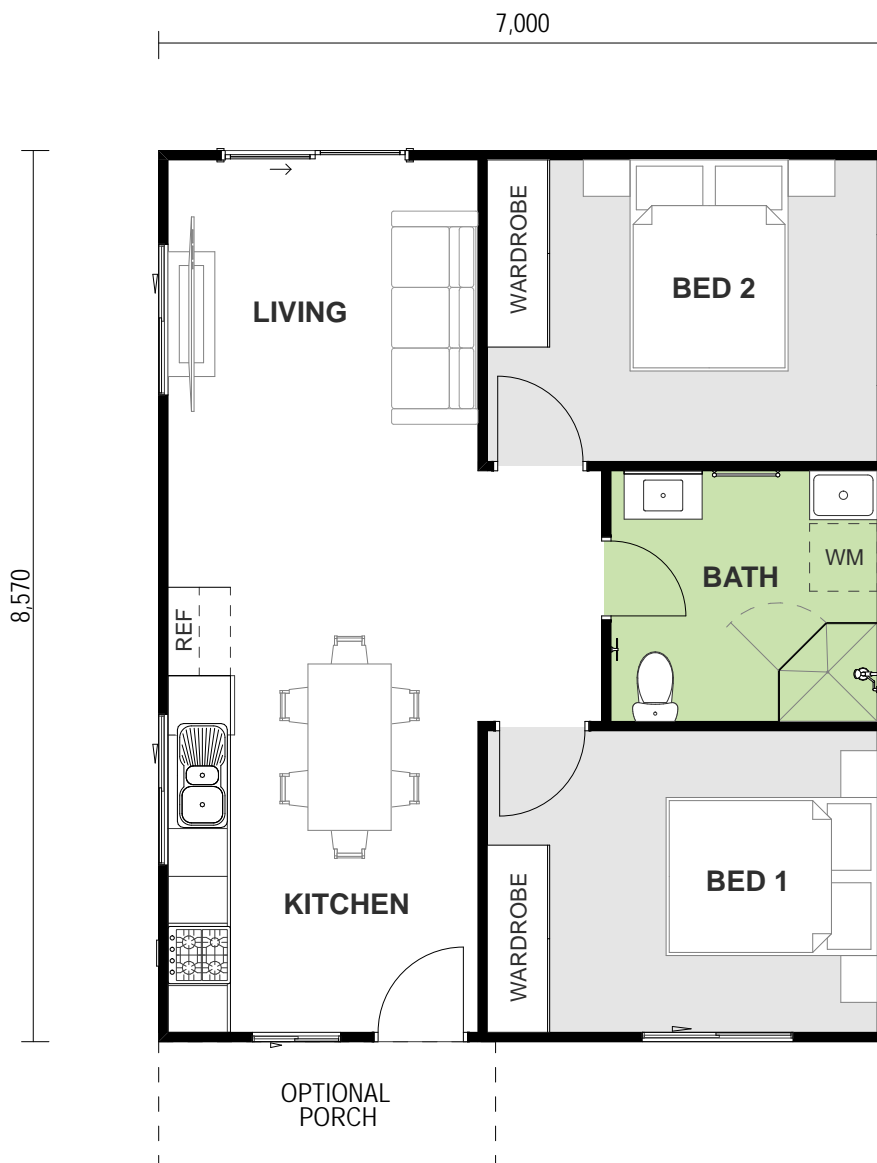

Our promise to you

Customer Experience

Experience the difference with a level of care that exceeds expectations.

Accountability

We're dependable and trustworthy. When we make a promise, we deliver.

Transparency

Integrity, Fairness and Honesty are part of our DNA.

Quality

Build with the best with an Industry recognised multi award-winning builder.

Risk-Free

The reliable choice that gives you peace of mind, while giving you freedom of choice.

We Care

We are accessible and you are our purpose and at the heart of everything we do.