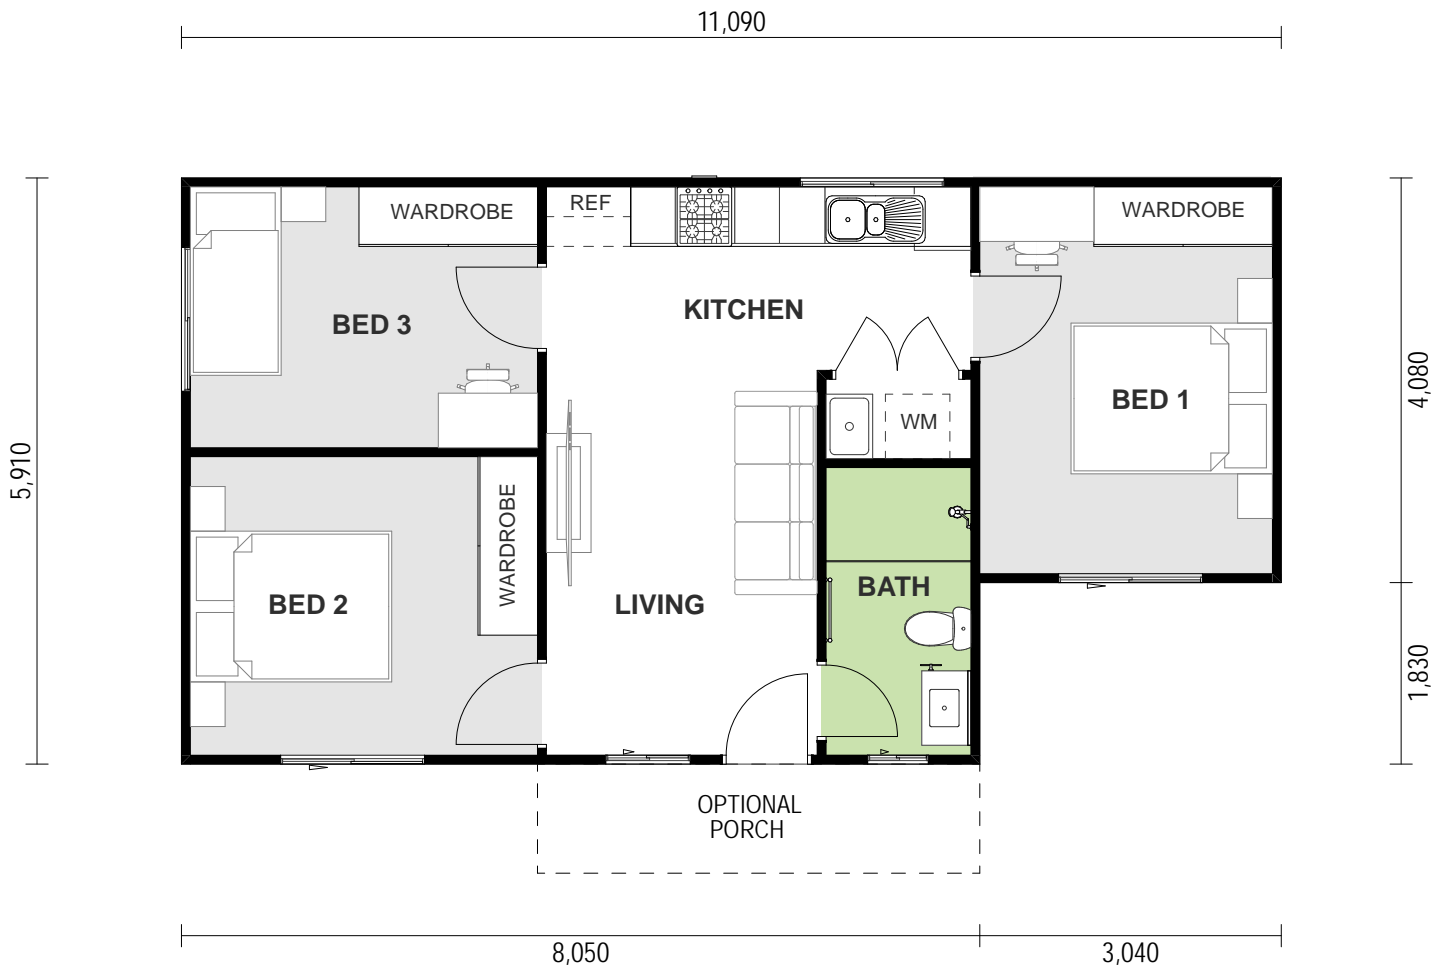

Our promise to you

Customer Experience

Experience the difference with a level of care that exceeds expectations.

Accountability

We're dependable and trustworthy. When we make a promise, we deliver.

Transparency

Integrity, Fairness and Honesty are part of our DNA.

Quality

Build with the best with an Industry recognised multi award-winning builder.

Risk-Free

The reliable choice that gives you peace of mind, while giving you freedom of choice.

We Care

We are accessible and you are our purpose and at the heart of everything we do.