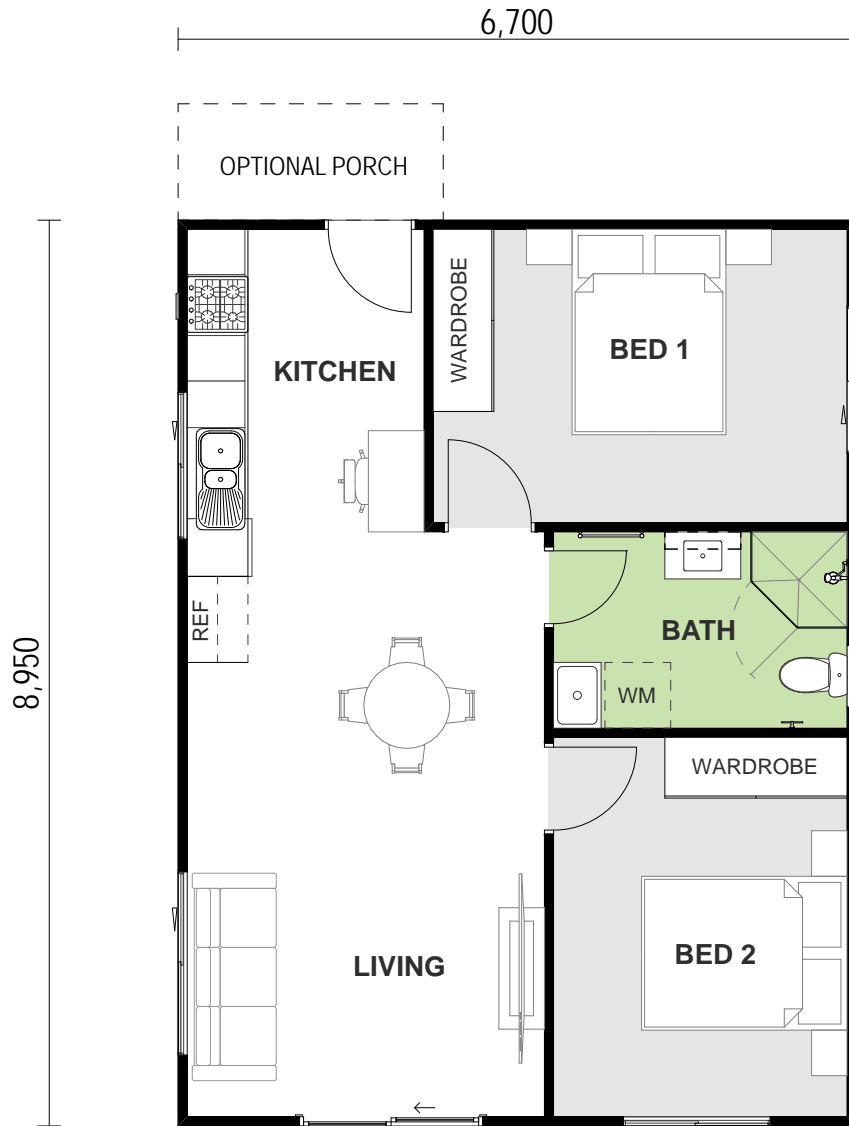

Our promise to you

Customer Experience

Experience the difference with a level of care that exceeds expectations.

Accountability

We're dependable and trustworthy. When we make a promise, we deliver.

Transparency

Integrity, Fairness and Honesty are part of our DNA.

Quality

Build with the best with an Industry recognised multi award-winning builder.

Risk-Free

The reliable choice that gives you peace of mind, while giving you freedom of choice.

We Care

We are accessible and you are our purpose and at the heart of everything we do.