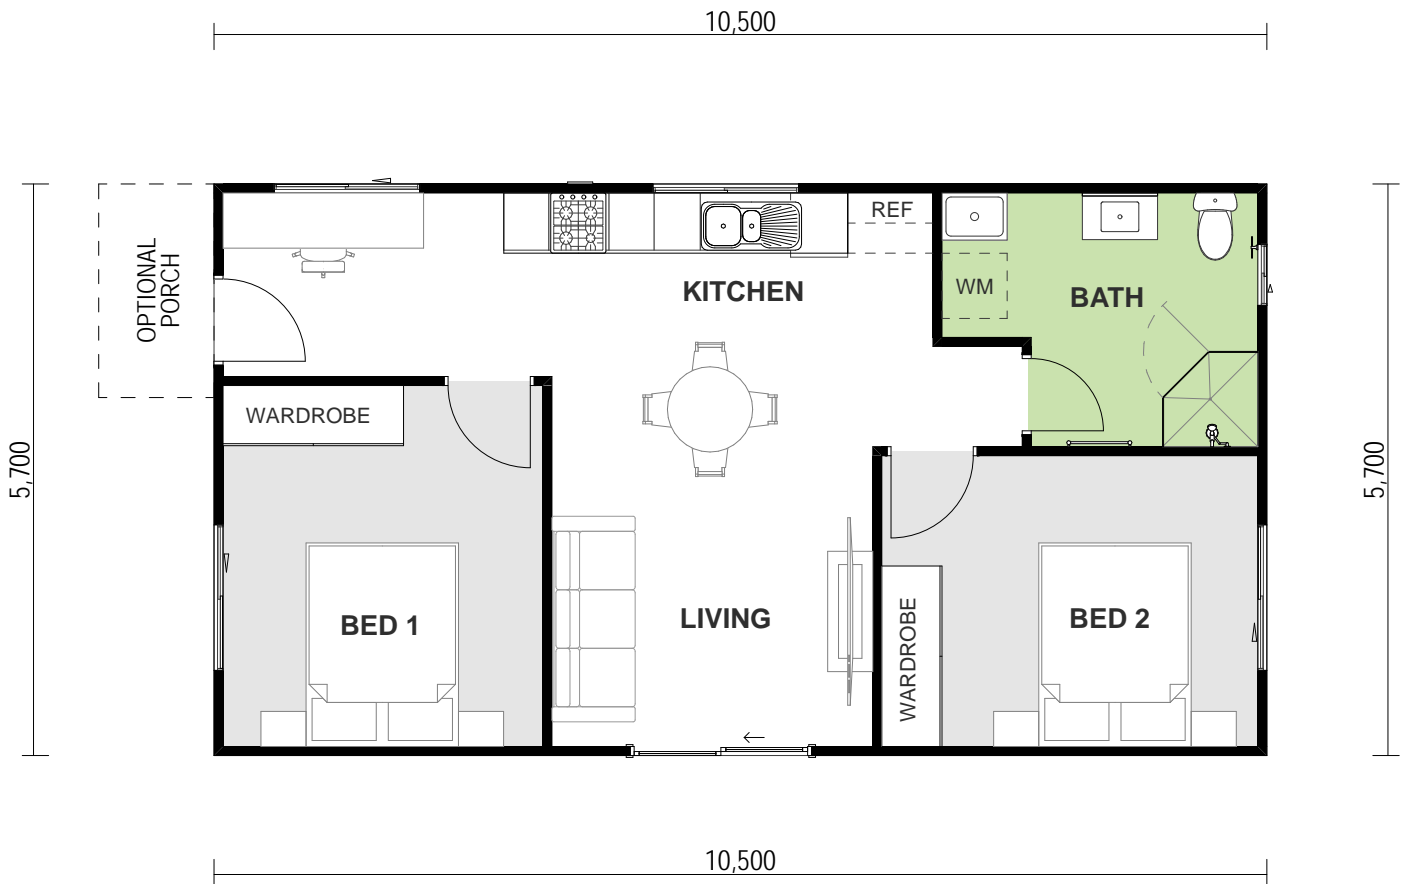

Our promise to you

Customer Experience

Experience the difference with a level of care that exceeds expectations.

Accountability

We're dependable and trustworthy. When we make a promise, we deliver.

Transparency

Integrity, Fairness and Honesty are part of our DNA.

Quality

Build with the best with an Industry recognised multi award-winning builder.

Risk-Free

The reliable choice that gives you peace of mind, while giving you freedom of choice.

We Care

We are accessible and you are our purpose and at the heart of everything we do.