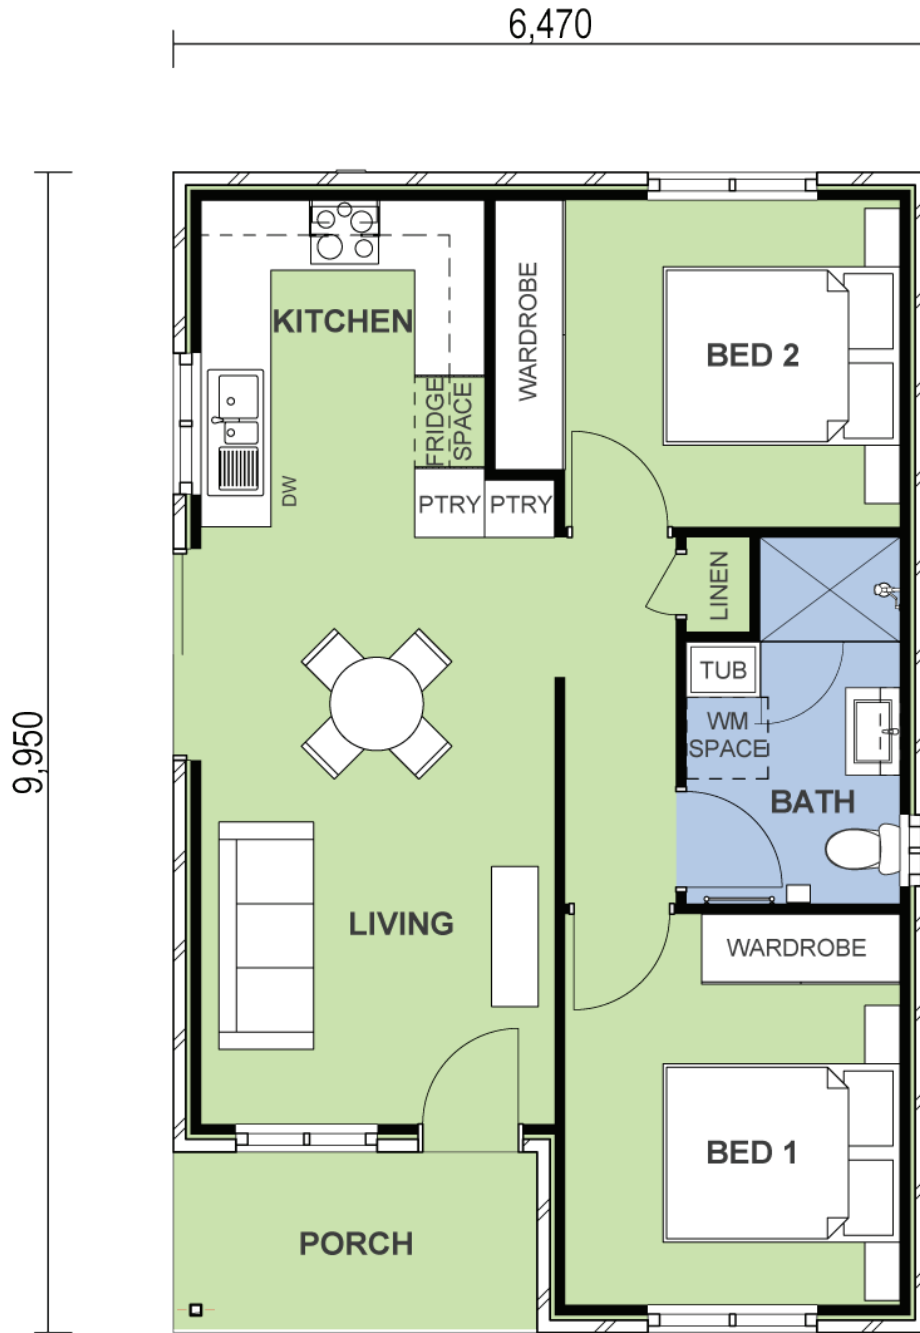

ROSELANDS R62

2 BED, 1 BATH

See more of this project and others on our website!

The Only Multi-Award Winning Builders— Build with the Best

(02) 9481 7443
info@GrannyFlatSolutions.com.au
www.GrannyFlatSolutions.com.au