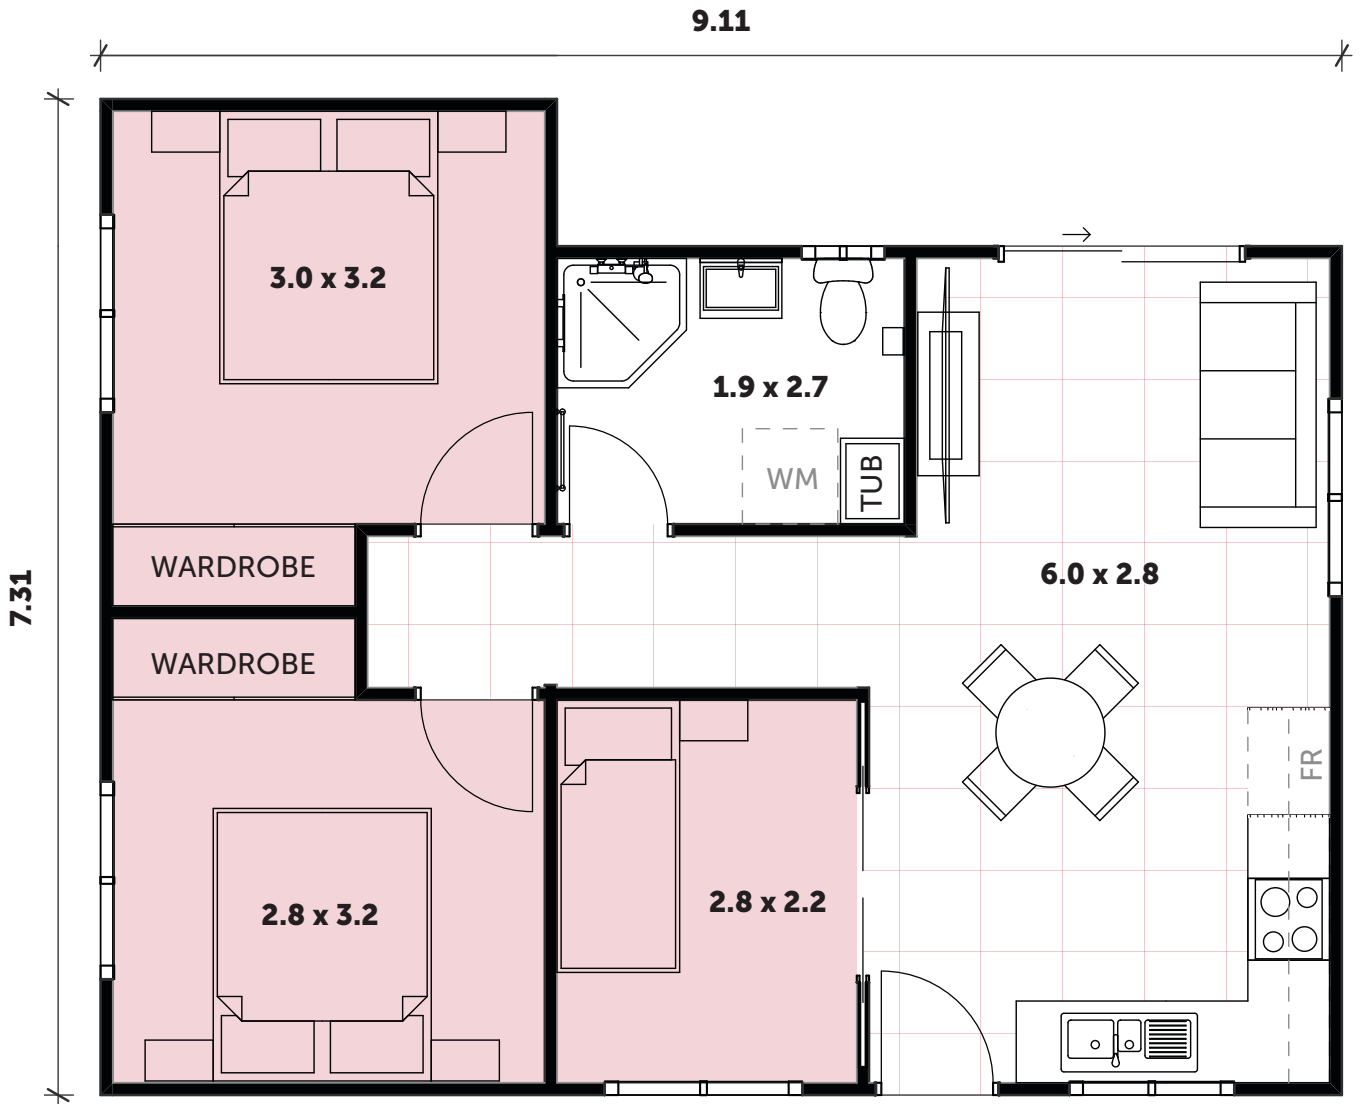

SYMPHONY 31