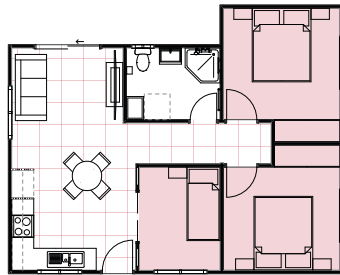

SYMPHONY 31

FLIP

MIRROR

FLIP & MIRROR

CALL US ON (02) 9481 7443

Showroom: Unit 20 / 7 Sefton Rd, Thornleigh
www.grannyflatsolutions.com.au

GrannyFlat
solutions