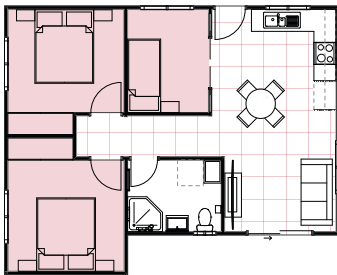

SYMPHONY 31

FLIP

MIRROR

FLIP & MIRROR

CALL US ON (02) 9481 7443

Showroom: Unit 20 / 7 Sefton Rd, Thornleigh
www.grannyflatsolutions.com.au

GrannyFlat
solutions