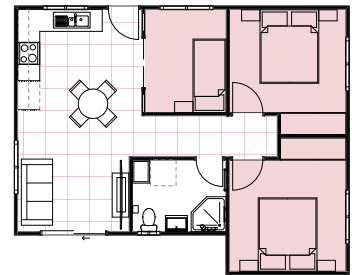

FLIP & MIRROR