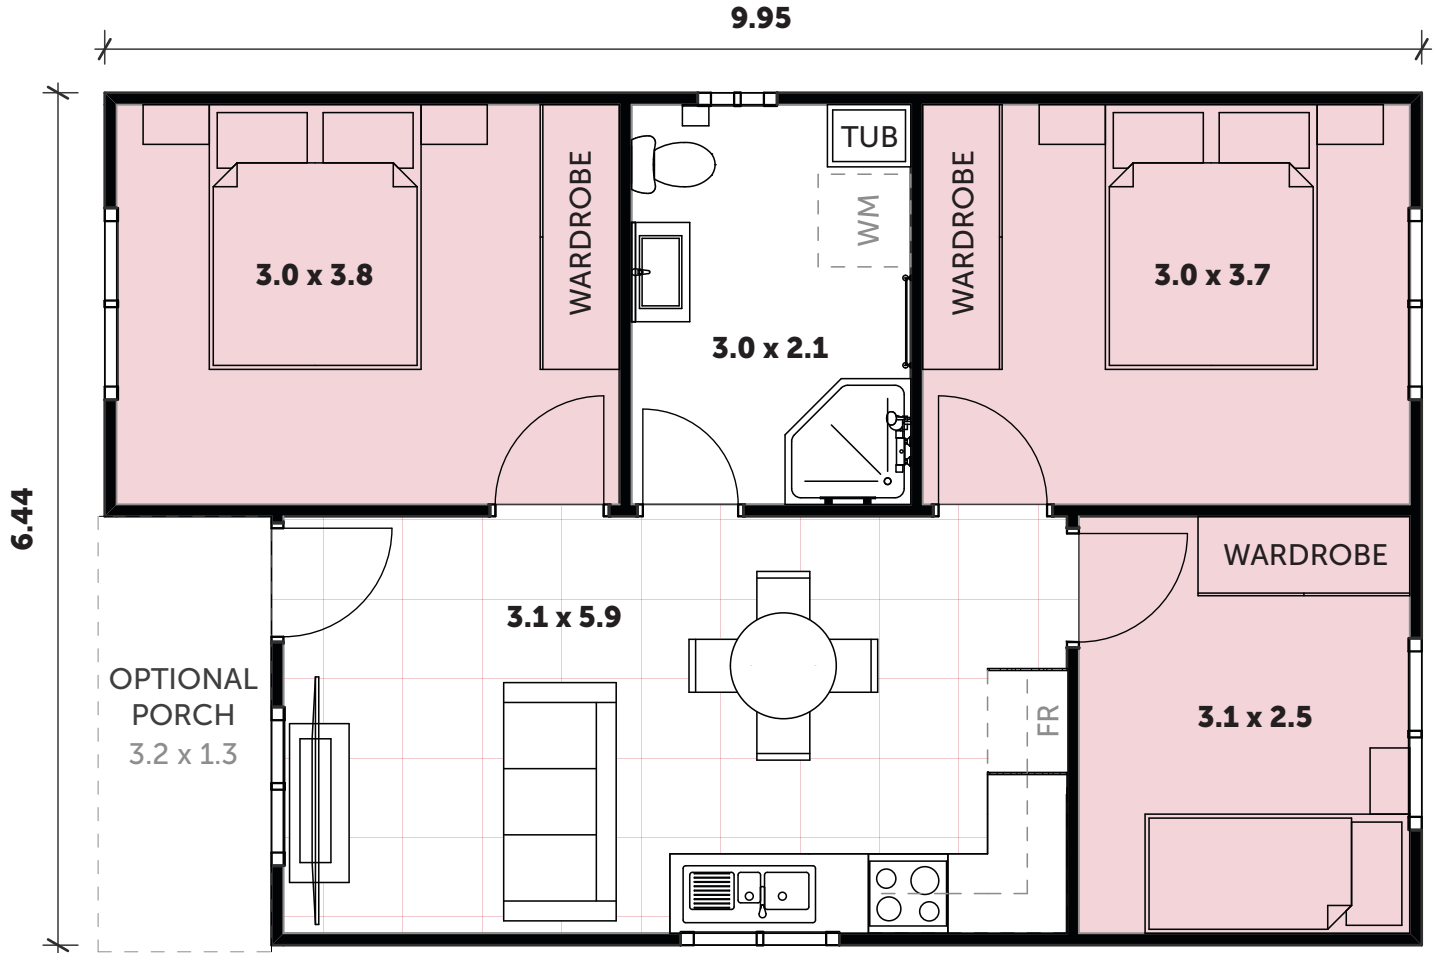

JASMINE 31

FLIP

MIRROR

FLIP & MIRROR

CALL US ON (02) 9481 7443

Showroom: Unit 20 / 7 Sefton Rd, Thornleigh
www.grannyflatsolutions.com.au

GrannyFlat
solutions