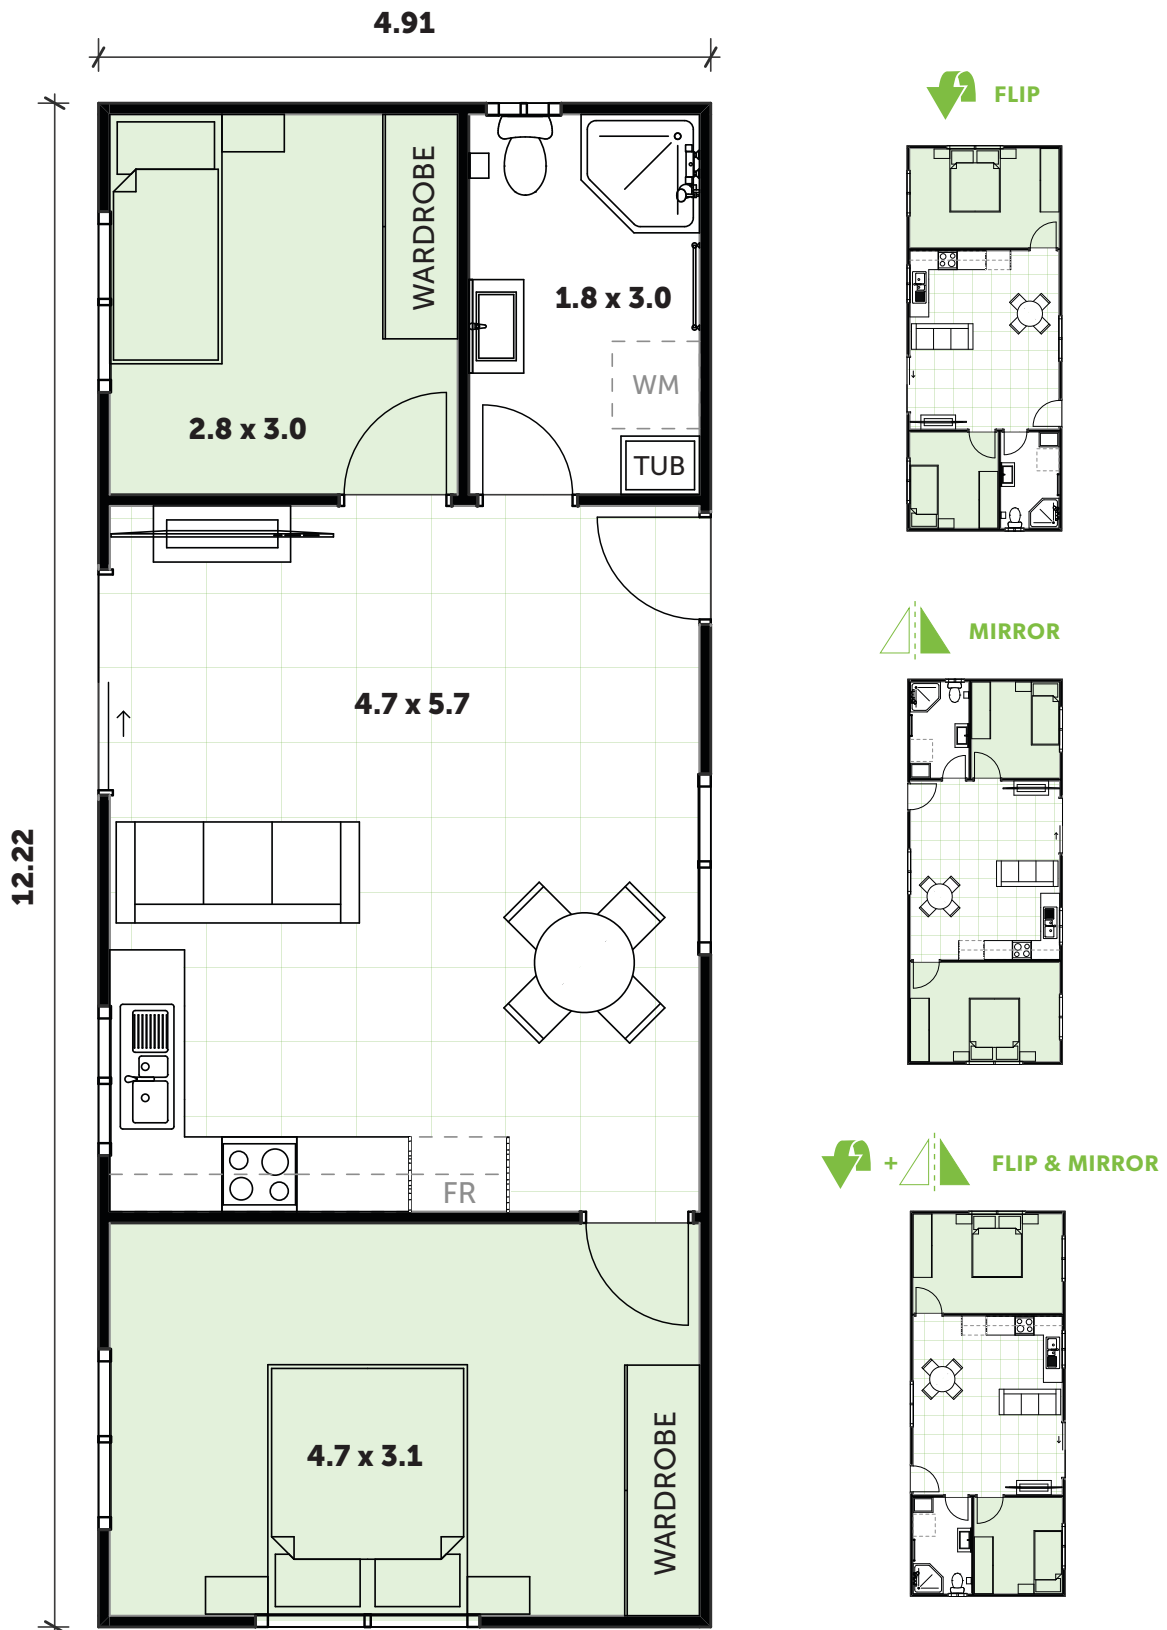

OMEGA 21

CALL US ON (02) 9481 7443

Showroom: Unit 20 / 7 Sefton Rd, Thornleigh
www.grannyflatsolutions.com.au

GrannyFlat
solutions