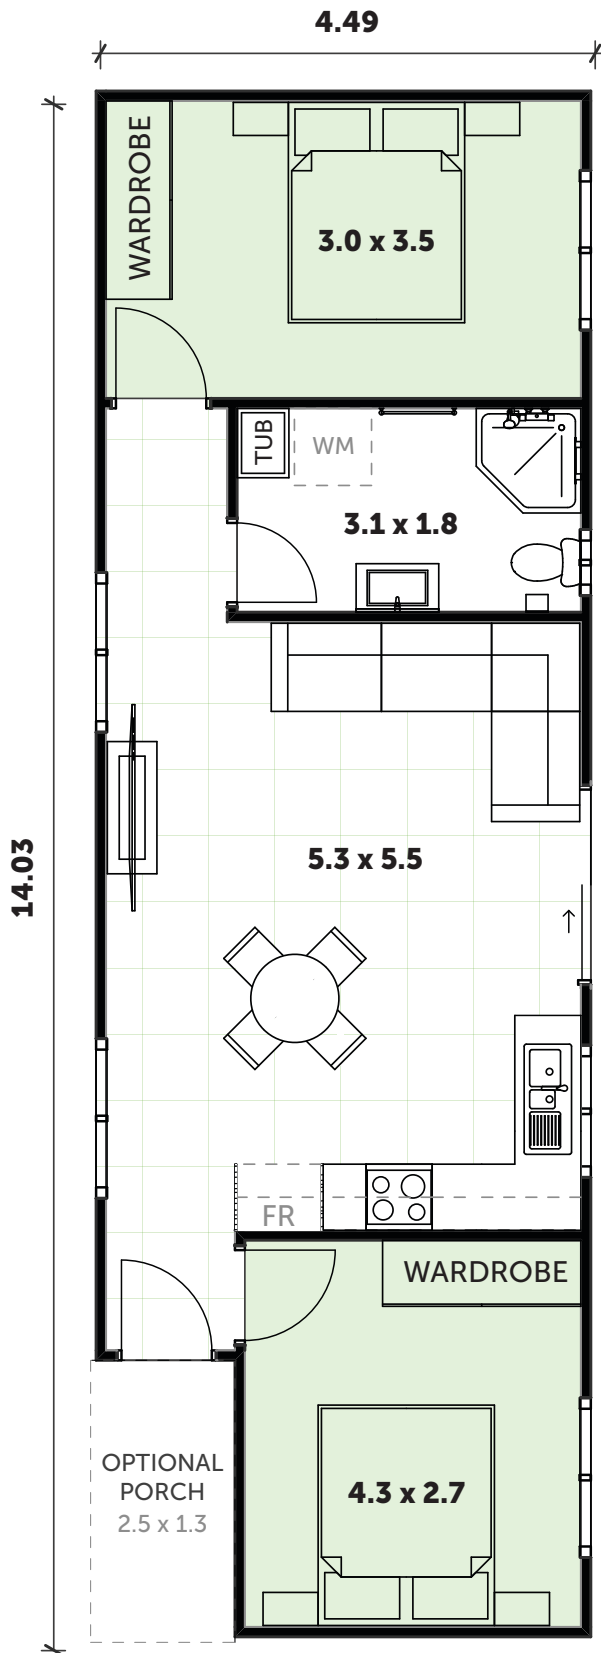

FORESTER 21