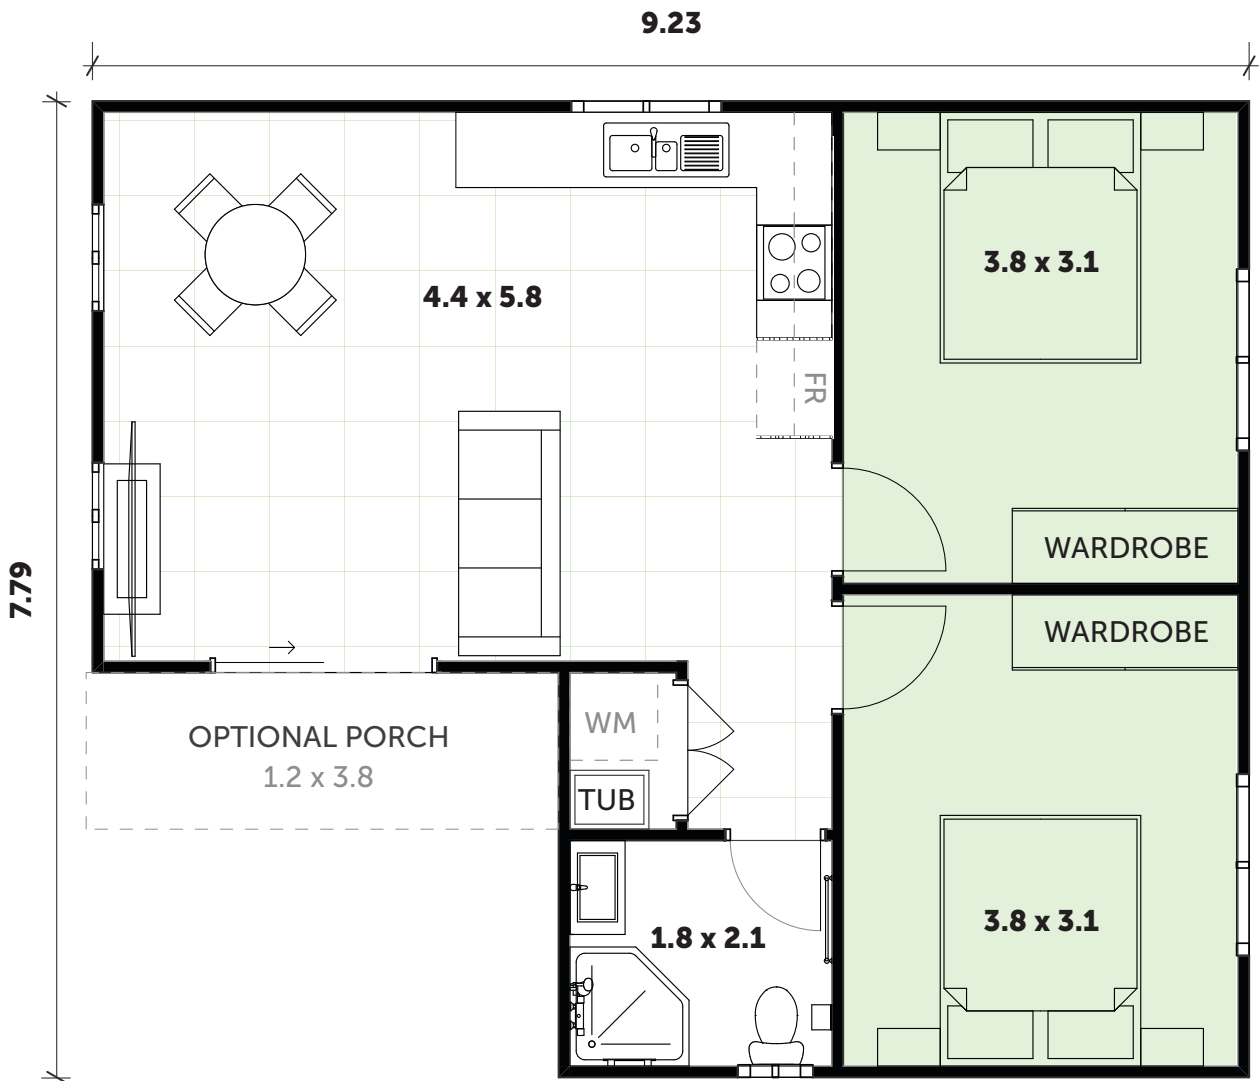

CAMELIA 21

CALL US ON (02) 9481 7443

Showroom: Unit 20 / 7 Sefton Rd, Thornleigh
www.grannyflatsolutions.com.au

GrannyFlat
solutions