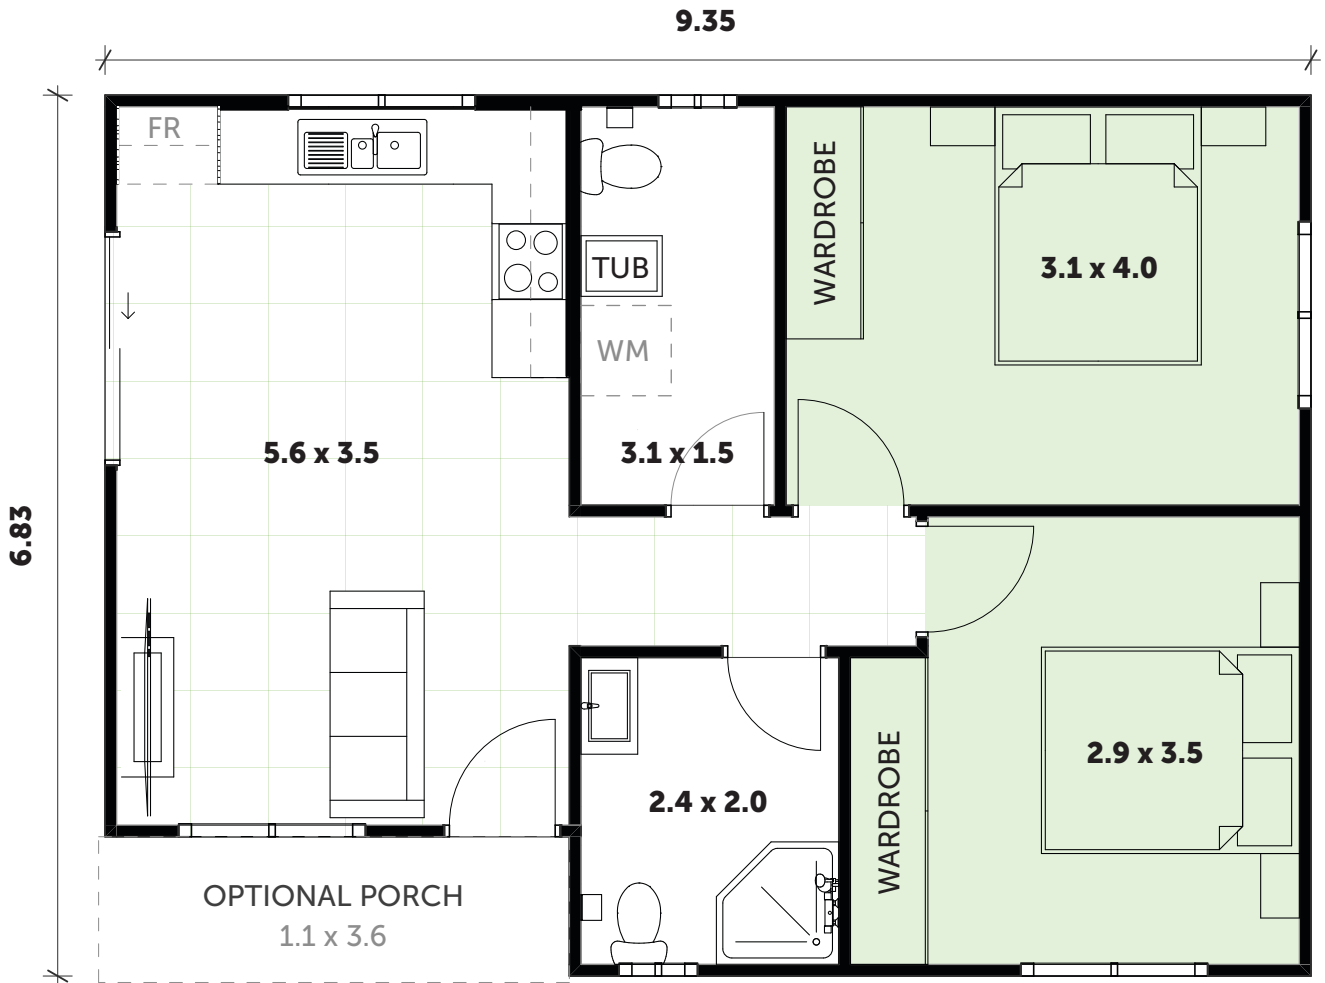

BELMONT 21

FLIP

MIRROR

FLIP & MIRROR

CALL US ON (02) 9481 7443

Showroom: Unit 20 / 7 Sefton Rd, Thornleigh
www.grannyflatsolutions.com.au

GrannyFlat
solutions